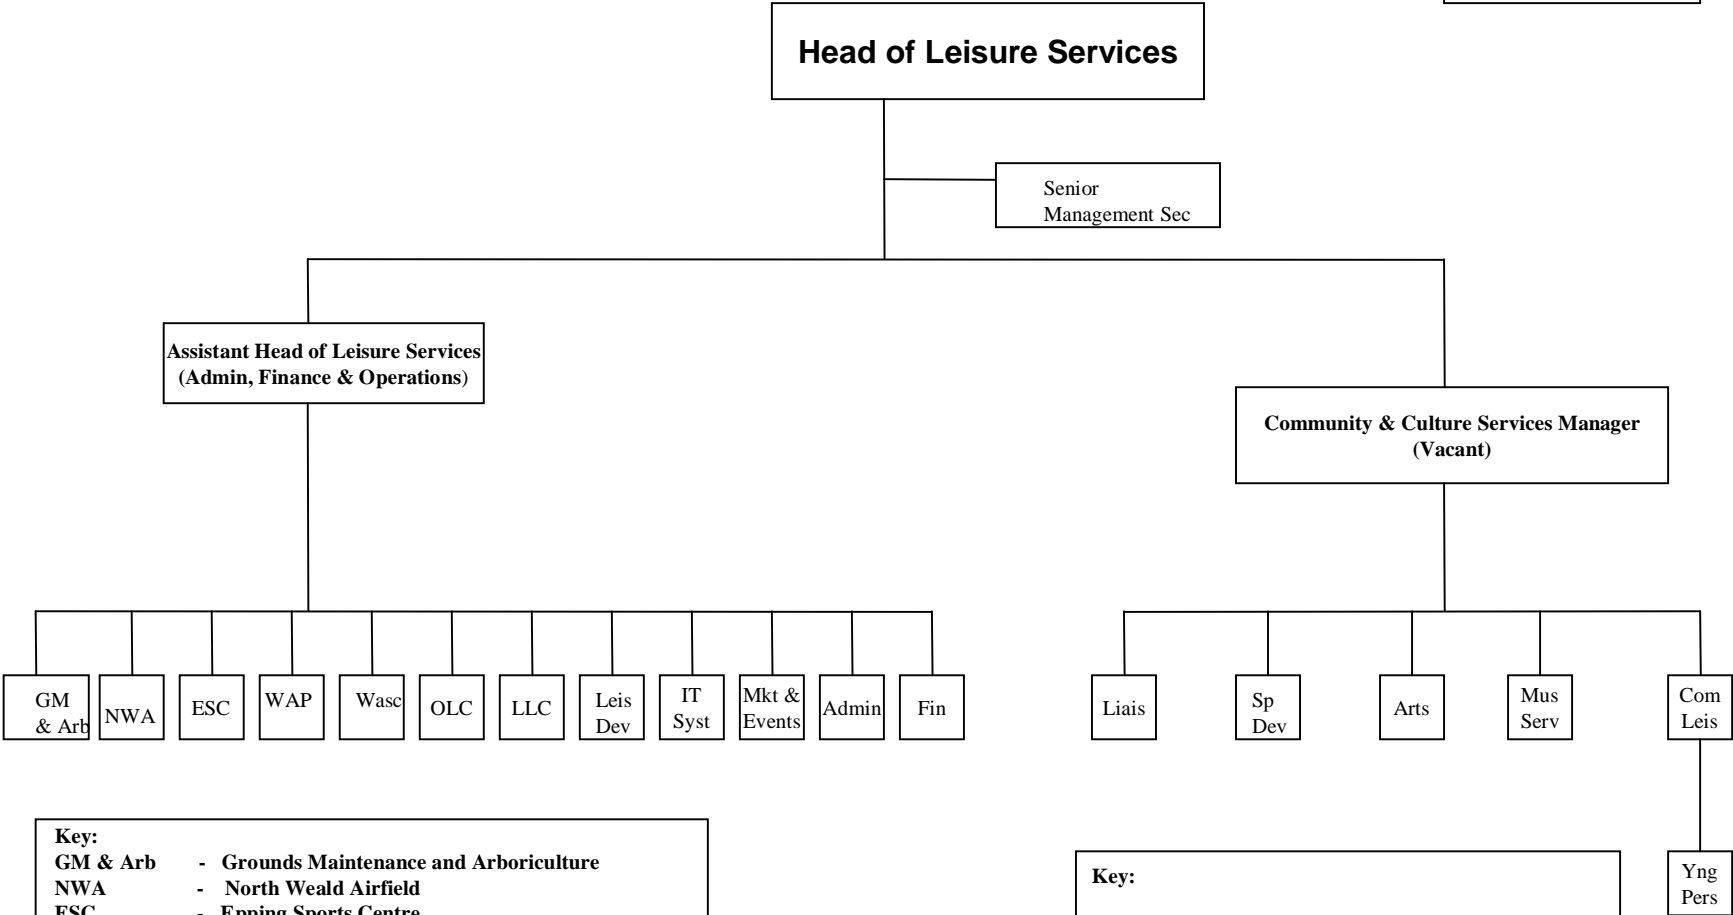

CURRENT STRUCTURE

APPENDIX 2

Key:
GM & Arb - Grounds Maintenance and Arboriculture
NWA - North Weald Airfield
ESC - Epping Sports Centre
WAP - Waltham Abbey Swimming Pool
Wasc - Waltham Abbey Sports Centre
OLC - Ongar Leisure Centre
LLC - Loughton Leisure Centre
IT Syst - IT Systems
Mkt & Events - Marketing & Events
Admin - Administration
Fin - Finance

Key:
Liais - Liaison
Sp Dev - Sports Development
Arts - Arts
Mus Serv - Museum Services
Com Leis - Community Leisure
Yng Pers - Young Persons